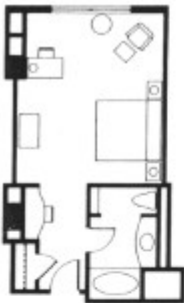

GROUP NAME: NCRA, INC.

WYNDHAM NEW ORLEANS™
AT CANAL PLACE

Hotel Room Accommodations For NCRA's 11th Annual Conference

Deluxe Guest Room

\$165/Single
\$165/Double
\$ 25/Add'l Guest

Typical Guest Room
400 Square Feet
Private Bar
City or River Views

French Quarter Suite

\$539/Single
\$539/Double
\$25/Add'l Guest

(6) French Quarter Suite
1,200 Square Feet
Parlor, Dining Area, Wet Bar
One or Two Bedrooms
River Views

Executive Suite

\$339/Single
\$339/Double
\$25/Add'l Guest

(26) Executive Suite
800 Square Feet
Parlor, One Bedroom
Wet Bar available in some suites
City or River Views

River Suite

\$639/Single
\$639/Double
\$25/Add'l Guest

(8) River Suite
1,600 Square Feet
Parlor, Dining Area
Wet Bar
One or Two Bedrooms