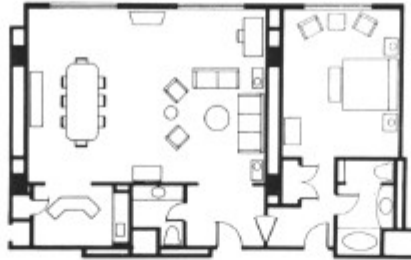

GROUP NAME: NCRA, INC.

WYNDHAM NEW ORLEANS™
AT CANAL PLACE

Hotel Room Accommodations For NCRA's 11th Annual Conference

Deluxe Guest Room

\$165/Single
\$165/Double
\$ 25/Add'l Guest

Typical Guest Room
400 Square Feet
Private Bar
City or River Views

French Quarter Suite

\$539/Single
\$539/Double
\$25/Add'l Guest

(6) French Quarter Suite
1,200 Square Feet
Parlor, Dining Area, Wet Bar
One or Two Bedrooms
River Views

Executive Suite

\$339/Single
\$339/Double
\$25/Add'l Guest

(26) Executive Suite
800 Square Feet
Parlor, One Bedroom
Wet Bar available in some suites
City or River Views

River Suite

\$639/Single
\$639/Double
\$25/Add'l Guest

(8) River Suite
1,600 Square Feet
Parlor, Dining Area
Wet Bar
One or Two Bedrooms